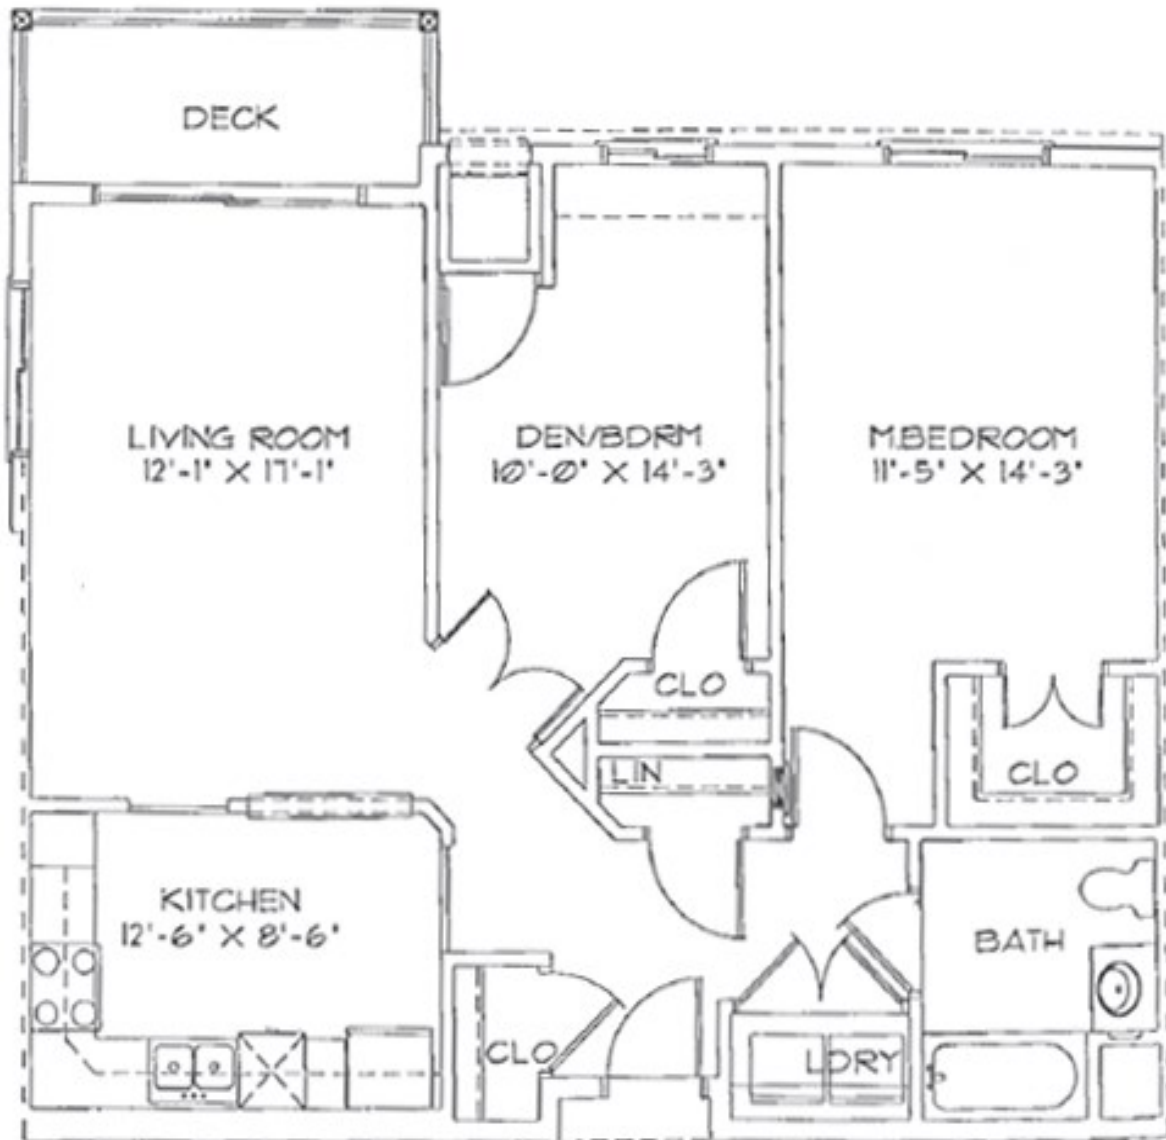

*Savannah*  
*Oaks*  
OF RAMSEY

Unit Type A  
1 bedroom  
705 Square Feet

*Savannah*  
*Oaks*  
OF RAMSEY

Unit Type A - HDPC  
1 bedroom  
705 Square Feet

*Savannah*  
*Oaks*  
OF RAMSEY

Unit Type B1  
1 bedroom + den  
910 Square Feet

*Savannah Oaks*  
OF RAMSEY

Unit Type B2  
1 bedroom + den  
956 Square Feet

*Savannah Oaks*  
OF RAMSEY

Unit Type B3  
1 bedroom + den  
908 Square Feet

*Savannah Oaks*  
OF RAMSEY

Unit Type B4  
1 bedroom + den  
948 Square Feet

*Savannah Oaks*  
OF RAMSEY

Unit Type C  
2 bedroom  
1020 Square Feet