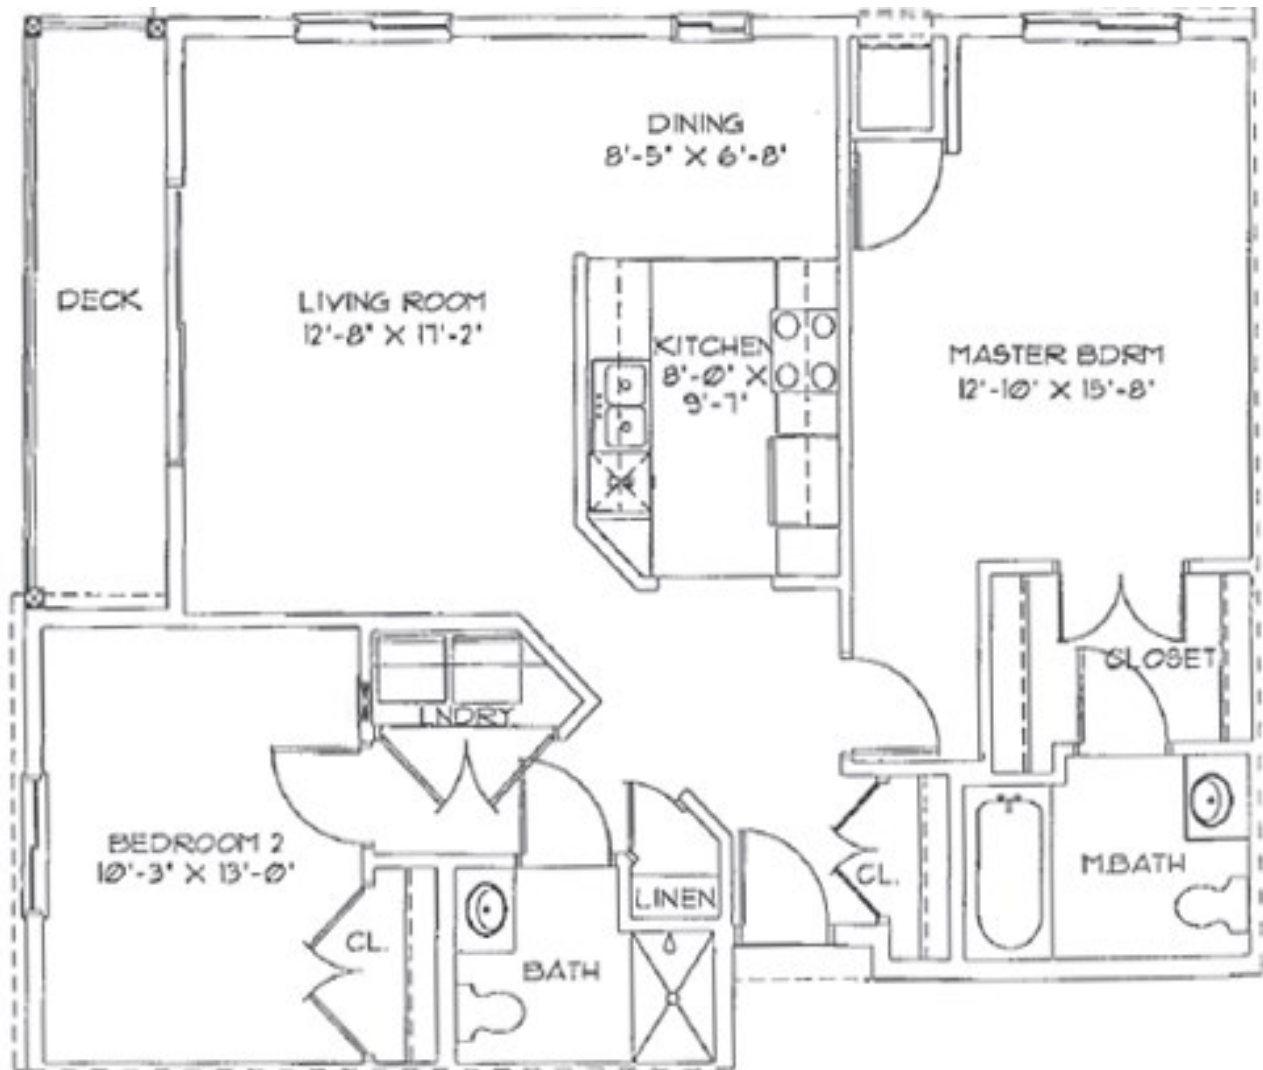

*Savannah*  
*Oaks*  
OF RAMSEY

Unit Type A  
1 bedroom  
705 Square Feet

*Savannah*  
*Oaks*  
OF RAMSEY

Unit Type A - HDPC  
1 bedroom  
705 Square Feet

*Savannah*  
*Oaks*  
OF RAMSEY

Unit Type B1  
1 bedroom + den  
910 Square Feet

*Savannah Oaks*  
OF RAMSEY

Unit Type B2  
1 bedroom + den  
956 Square Feet

*Savannah Oaks*  
OF RAMSEY

Unit Type B3  
1 bedroom + den  
908 Square Feet

*Savannah Oaks*  
OF RAMSEY

Unit Type B4  
1 bedroom + den  
948 Square Feet

*Savannah Oaks*  
OF RAMSEY

Unit Type C  
2 bedroom  
1020 Square Feet