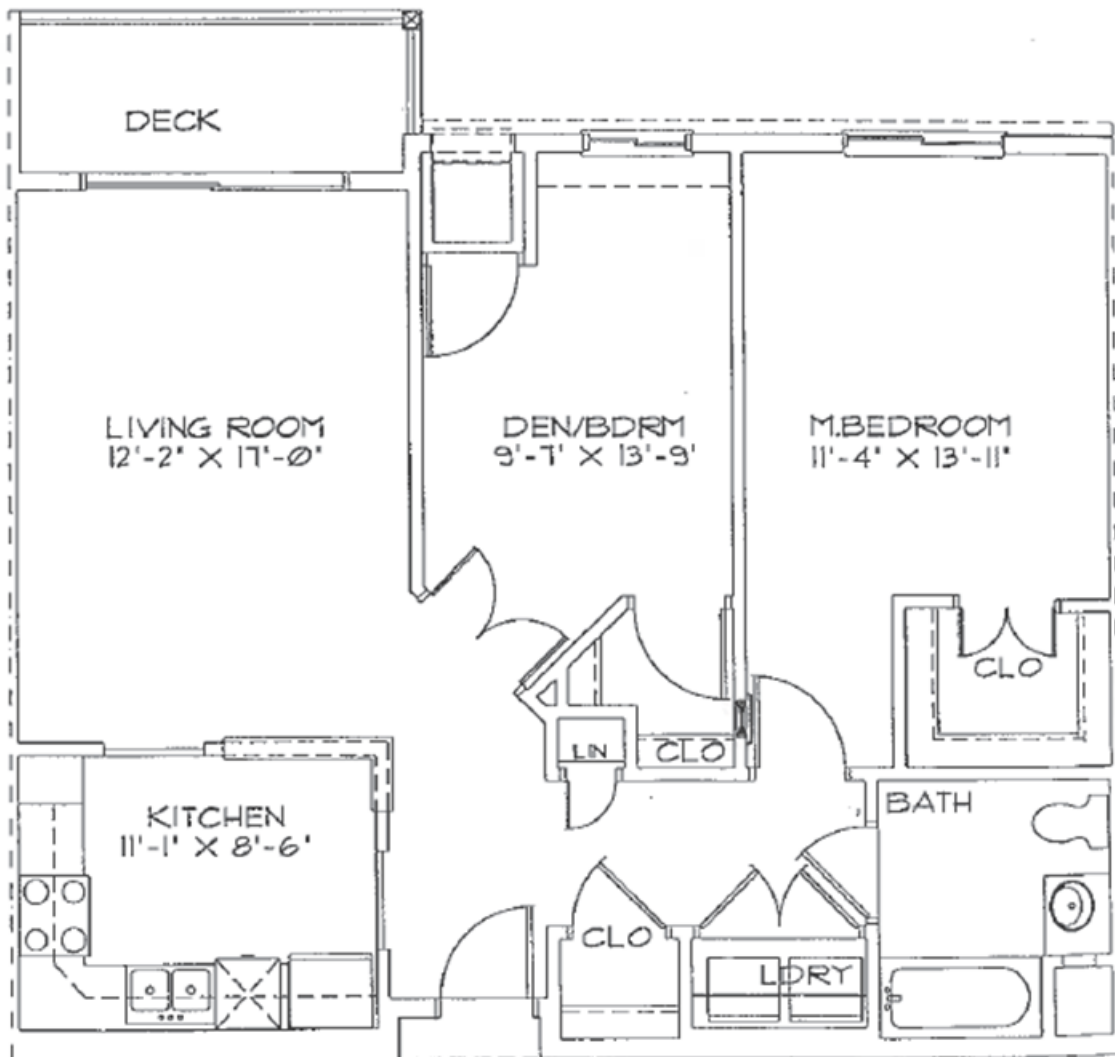

*Savannah*  
*Oaks*  
OF RAMSEY

Unit Type A  
1 bedroom  
705 Square Feet

*Savannah*  
*Oaks*  
OF RAMSEY

Unit Type A - HDPC  
1 bedroom  
705 Square Feet

*Savannah*  
*Oaks*  
OF RAMSEY

Unit Type B1  
1 bedroom + den  
910 Square Feet

*Savannah Oaks*  
OF RAMSEY

Unit Type B2  
1 bedroom + den  
956 Square Feet

*Savannah Oaks*  
OF RAMSEY

Unit Type B3  
1 bedroom + den  
908 Square Feet

*Savannah Oaks*  
OF RAMSEY

Unit Type B4  
1 bedroom + den  
948 Square Feet

*Savannah Oaks*  
OF RAMSEY

Unit Type C  
2 bedroom  
1020 Square Feet