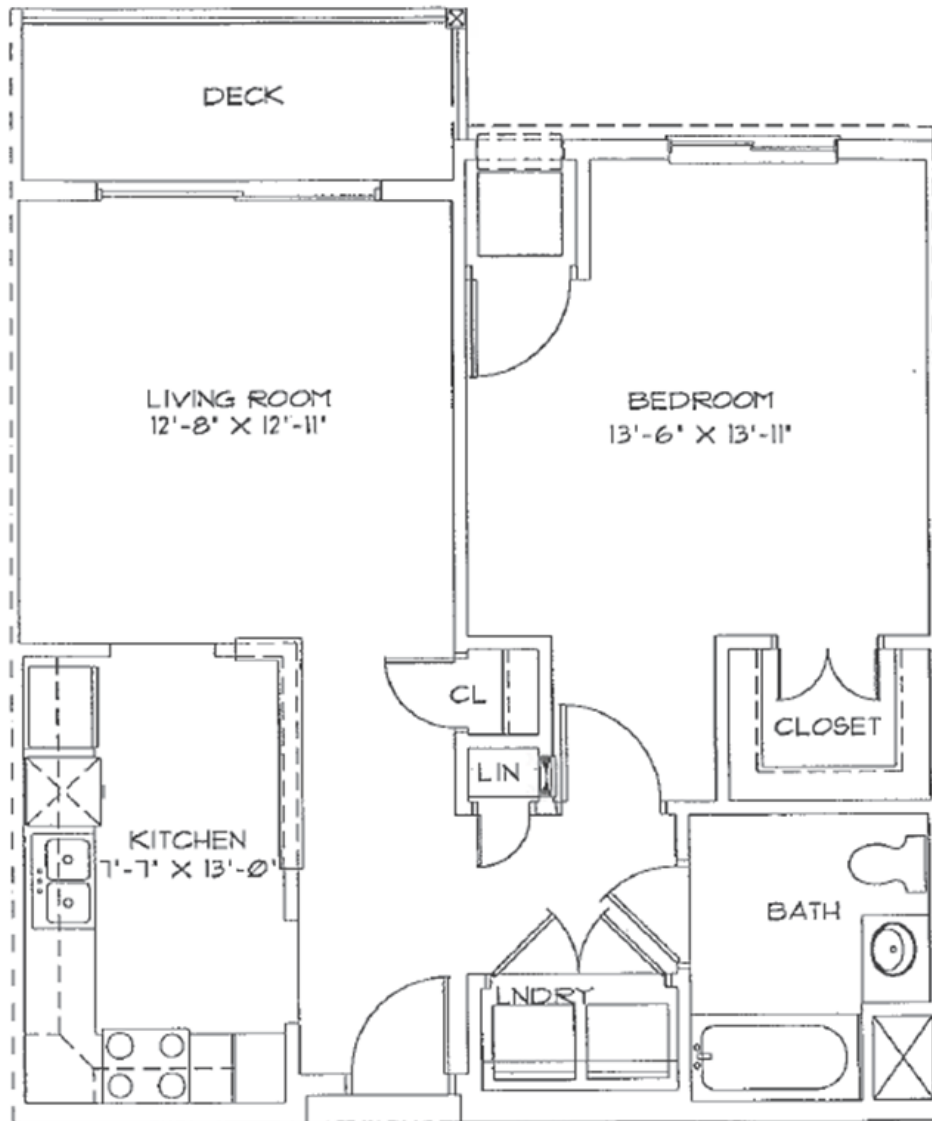

*Savannah*  
*Oaks*  
OF RAMSEY

Unit Type A  
1 bedroom  
705 Square Feet

*Savannah*  
*Oaks*  
OF RAMSEY

Unit Type A - HDPC  
1 bedroom  
705 Square Feet

*Savannah*  
*Oaks*  
OF RAMSEY

Unit Type B1  
1 bedroom + den  
910 Square Feet

*Savannah Oaks*  
OF RAMSEY

Unit Type B2  
1 bedroom + den  
956 Square Feet

*Savannah Oaks*  
OF RAMSEY

Unit Type B3  
1 bedroom + den  
908 Square Feet

*Savannah Oaks*  
OF RAMSEY

Unit Type B4  
1 bedroom + den  
948 Square Feet

*Savannah Oaks*  
OF RAMSEY

Unit Type C  
2 bedroom  
1020 Square Feet