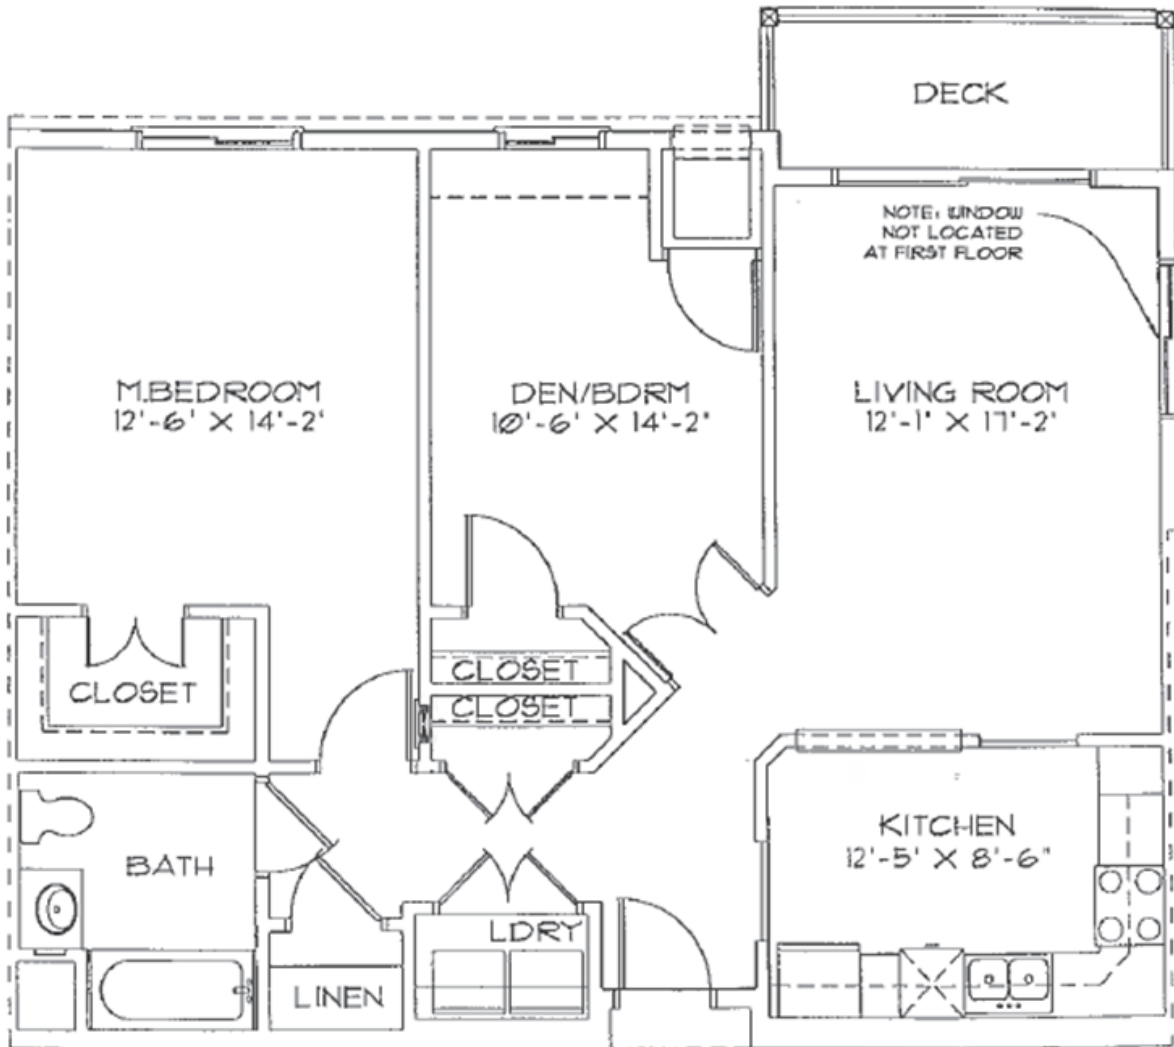

*Savannah*  
*Oaks*  
OF RAMSEY

Unit Type A  
1 bedroom  
705 Square Feet

*Savannah*  
*Oaks*  
OF RAMSEY

Unit Type A - HDPC  
1 bedroom  
705 Square Feet

*Savannah*  
*Oaks*  
OF RAMSEY

Unit Type B1  
1 bedroom + den  
910 Square Feet

*Savannah Oaks*  
OF RAMSEY

Unit Type B2  
1 bedroom + den  
956 Square Feet

*Savannah Oaks*  
OF RAMSEY

Unit Type B3  
1 bedroom + den  
908 Square Feet

*Savannah Oaks*  
OF RAMSEY

Unit Type B4  
1 bedroom + den  
948 Square Feet

*Savannah Oaks*  
OF RAMSEY

Unit Type C  
2 bedroom  
1020 Square Feet