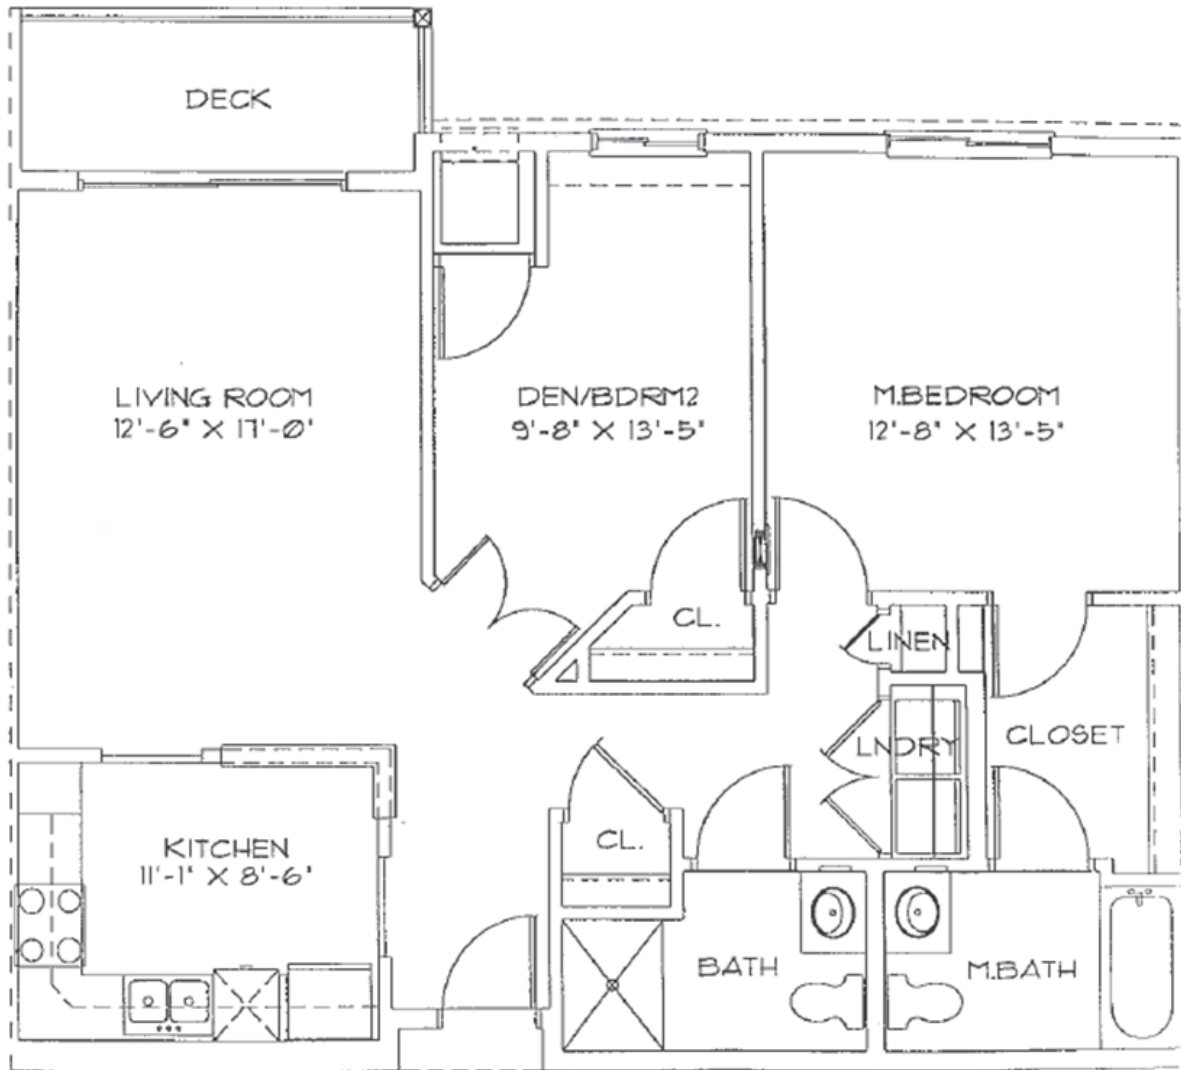

*Savannah*  
*Oaks*  
OF RAMSEY

Unit Type A  
1 bedroom  
705 Square Feet

*Savannah*  
*Oaks*  
OF RAMSEY

Unit Type A - HDPC  
1 bedroom  
705 Square Feet

*Savannah*  
*Oaks*  
OF RAMSEY

Unit Type B1  
1 bedroom + den  
910 Square Feet

*Savannah Oaks*  
OF RAMSEY

Unit Type B2  
1 bedroom + den  
956 Square Feet

*Savannah Oaks*  
OF RAMSEY

Unit Type B3  
1 bedroom + den  
908 Square Feet

*Savannah Oaks*  
OF RAMSEY

Unit Type B4  
1 bedroom + den  
948 Square Feet

*Savannah Oaks*  
OF RAMSEY

Unit Type C  
2 bedroom  
1020 Square Feet