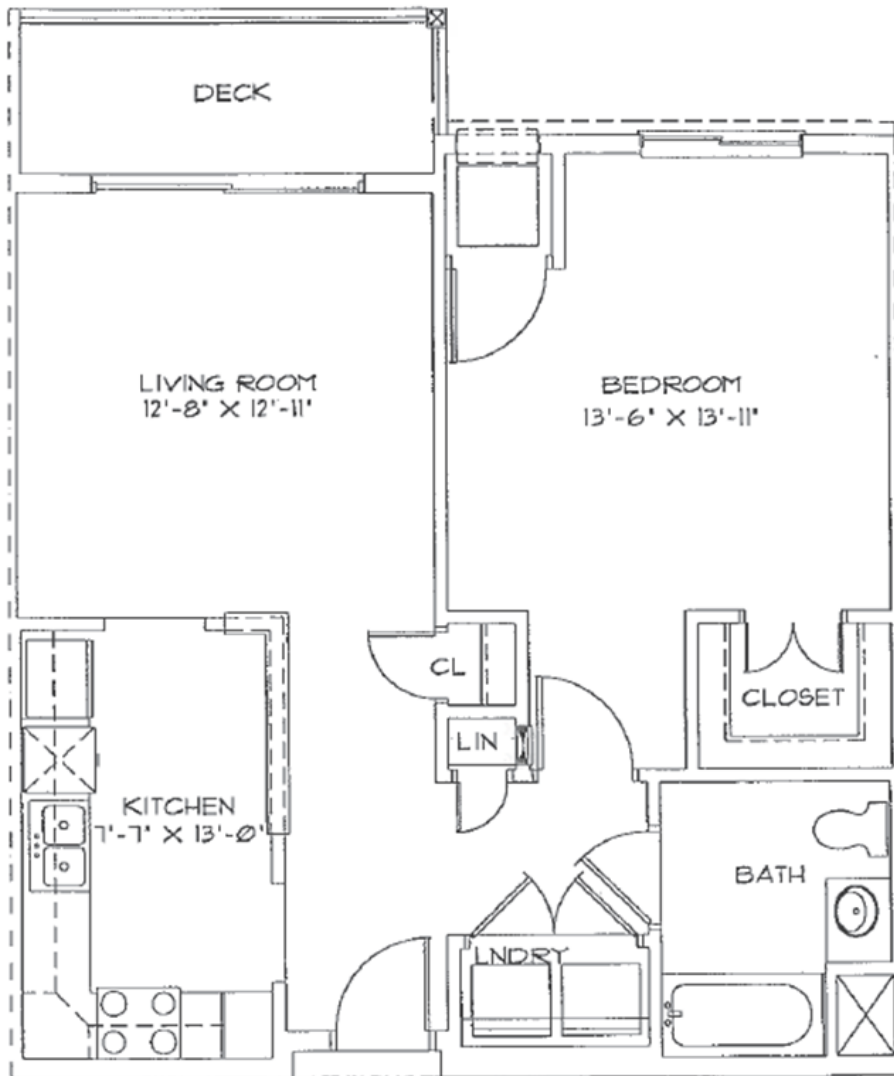

*Savannah*  
*Oaks*  
OF RAMSEY

Unit Type A  
1 bedroom  
705 Square Feet

*Savannah*  
*Oaks*  
OF RAMSEY

Unit Type A - HDPC  
1 bedroom  
705 Square Feet

*Savannah*  
*Oaks*  
OF RAMSEY

Unit Type B1  
1 bedroom + den  
910 Square Feet

*Savannah Oaks*  
OF RAMSEY

Unit Type B2  
1 bedroom + den  
956 Square Feet

*Savannah Oaks*  
OF RAMSEY

Unit Type B3  
1 bedroom + den  
908 Square Feet

*Savannah Oaks*  
OF RAMSEY

Unit Type B4  
1 bedroom + den  
948 Square Feet

*Savannah Oaks*  
OF RAMSEY

Unit Type C  
2 bedroom  
1020 Square Feet